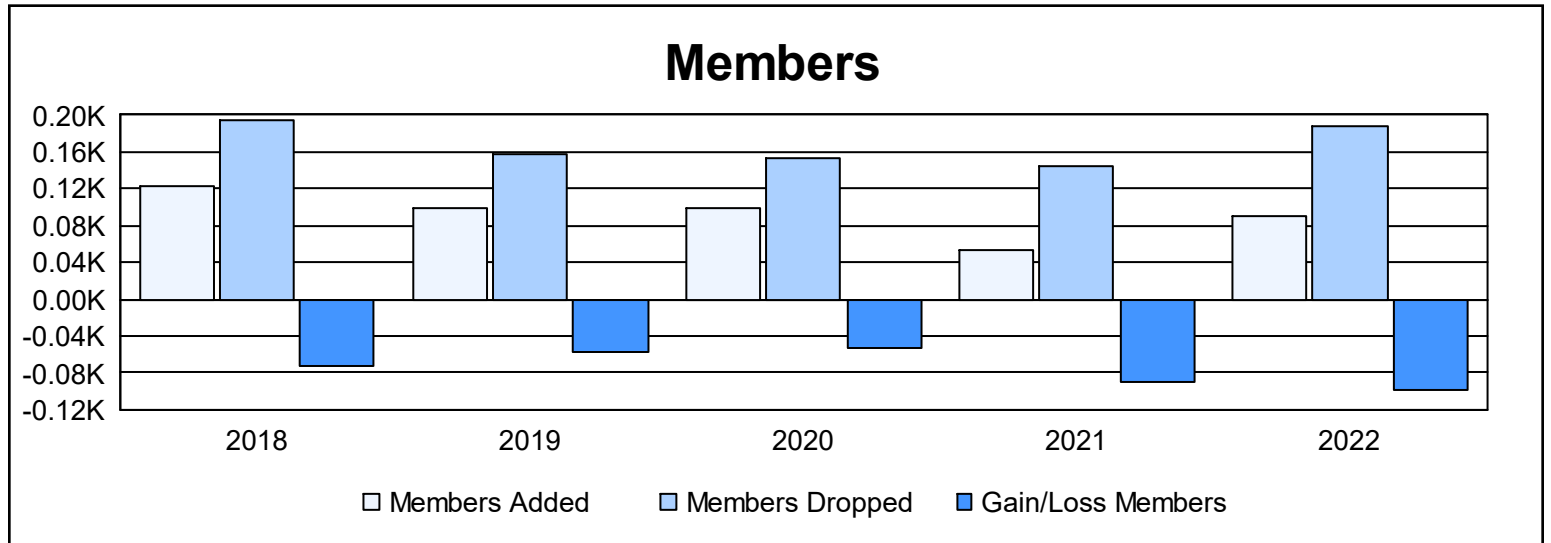

Year	New Clubs	Dropped Clubs	Gain/ Loss Clubs	New Members	Charter Members	Reinstate Members	Transfer Members	Total Member Added	Total Members Dropped	Gain/ Loss Members
2017-2018	0	1	-1	101	0	11	11	123	195	-72
2018-2019	0	1	-1	95	0	3	2	100	157	-57
2019-2020	0	0	0	87	0	9	3	99	153	-54
2020-2021	0	0	0	39	0	4	11	54	145	-91
2021-2022	0	3	-3	78	0	7	5	90	189	-99
<b>Average</b>	<b>0</b>	<b>1</b>	<b>-1</b>	<b>80</b>	<b>0</b>	<b>7</b>	<b>6</b>	<b>93</b>	<b>168</b>	<b>-75</b>

### Membership Composition June 2022 Cumulative