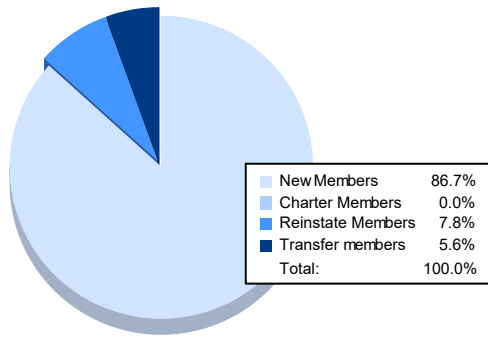

Year	New Clubs	Dropped Clubs	Gain/ Loss Clubs	New Members	Charter Members	Reinstate Members	Transfer Members	Total Member Added	Total Members Dropped	Gain/ Loss Members
2017-2018	0	1	-1	101	0	11	11	123	195	-72
2018-2019	0	1	-1	95	0	3	2	100	157	-57
2019-2020	0	0	0	87	0	9	3	99	153	-54
2020-2021	0	0	0	39	0	4	11	54	145	-91
2021-2022	0	3	-3	78	0	7	5	90	189	-99
<b>Average</b>	<b>0</b>	<b>1</b>	<b>-1</b>	<b>80</b>	<b>0</b>	<b>7</b>	<b>6</b>	<b>93</b>	<b>168</b>	<b>-75</b>

### Membership Composition June 2022 Cumulative